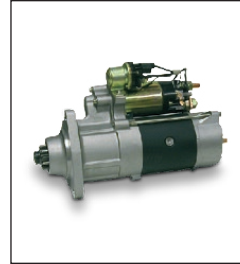

### STARTER

Electric Starter. Low amp draw with high output. 3-year manufacturer's warranty. Heavy Truck starter for Medium Duty.

MITIN1478

**\$260.00**

### STARTER

Diamond Gard HD IN3179 M009T73179 Starter.

MITIN3179

**\$260.00**

### STARTER

Titan 105 Starting Motor 12 V 5kW for Diesel Engines up to 11 Litre.

LNM105602

**\$320.00**