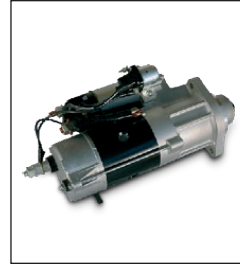

### STARTER

Electric Starter. Low amp draw with high output. 3-year manufacturer's warranty. Heavy Truck starter for Medium Duty.

MITIN1478

**\$260.00**

### STARTER

Titan 105 Starting Motor 12 V 5kW for Diesel Engines up to 11 Litre.

LNM105602

**\$320.00**